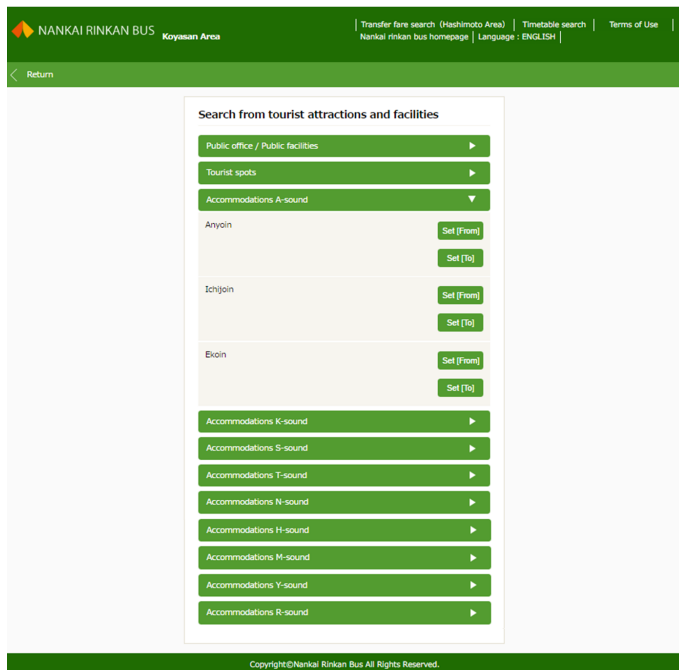

<スポット検索画面（英語）>